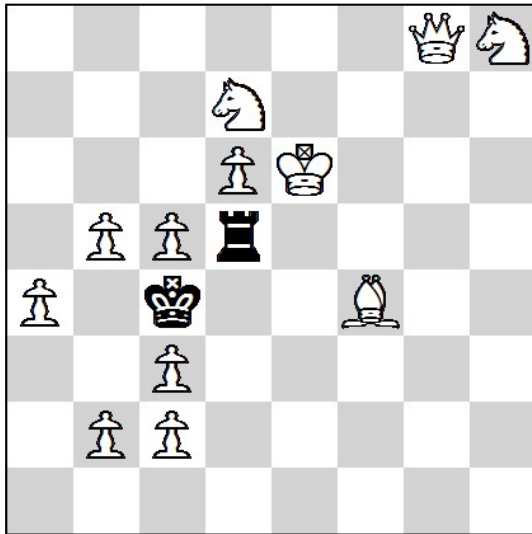

Championship of the Tula Region 2021

Russia, Tula 02.10.2021-03.10.2021 - Round 1. (20')

Name
Country

Time

1.

#2 8 + 11

2.

#2 12 + 2