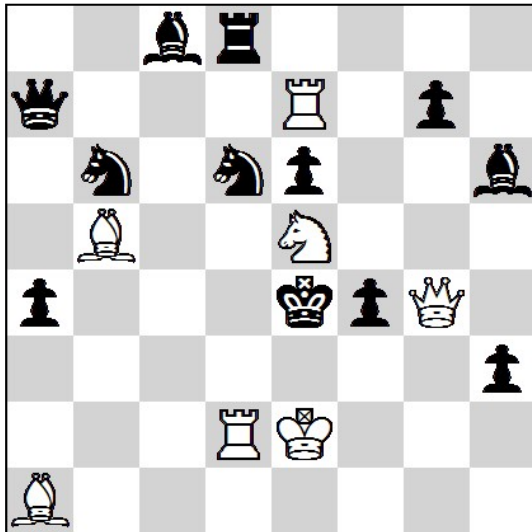

Championship of the Tula Region 2021

Russia, Tula 02.10.2021-03.10.2021 - Round 1. (20')

Name
Country

Time

1.

#2 8 + 11

2.

#2 12 + 2

3.

#2 7 + 12

Championship of the Tula Region 2021

Russia, Tula 02.10.2021-03.10.2021 - Round 2. (60')

Name
Country

Time

4.

#3 3 + 3