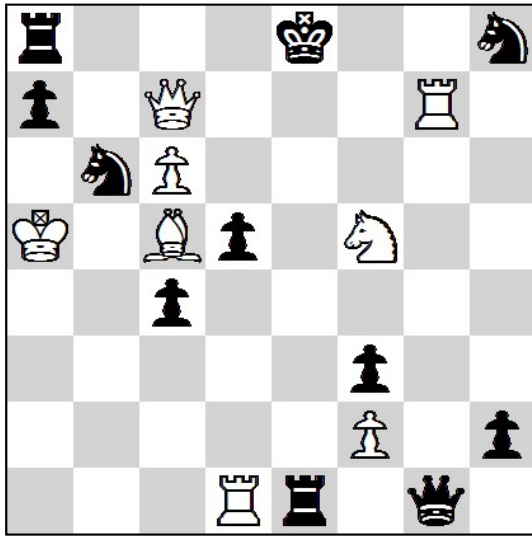

Championship of the Tula Region 2021

Russia, Tula 02.10.2021-03.10.2021 - Round 1. (20')

Name
Country

Time

1.

#2 8 + 11

2.

#2 12 + 2