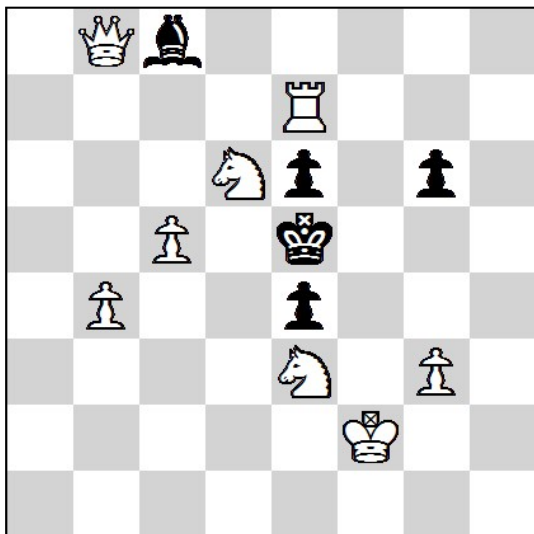

7th Russian Women Chess Solving Championship 2021

Russia, Tula 24.07.2021-25.07.2021 - Round 1. (20')

Name
Country

Time

1.

#2 7 + 4

2.

#2 8 + 5

3.

#2 13 + 12

7th Russian Women Chess Solving Championship 2021

Russia, Tula 24.07.2021-25.07.2021 - Round 2. (60')

Name
Country

Time

4.

#3 7 + 7