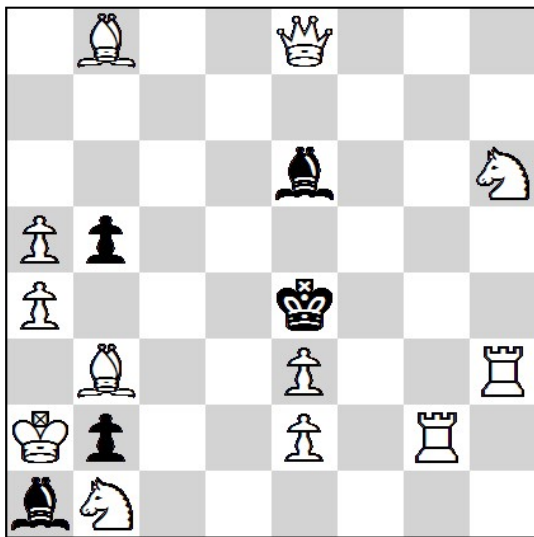

Name
Country

Time

13.

#4 6 + 2

14.

#4 4 + 3

15.

#4 7 + 10

7th Russian Women Chess Solving Championship 2021

Russia, Tula 24.07.2021-25.07.2021 - Round 6. (50')

Name
Country

Time

16.

S#2

8 + 11

17.

S#3

12 + 5

18.

S#4

5 + 5