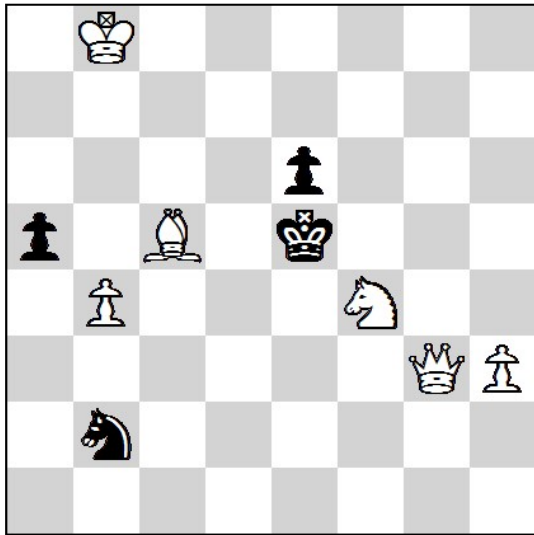

7th Russian Women Chess Solving Championship 2021

Russia, Tula 24.07.2021-25.07.2021 - Round 1. (20')

Name
Country

Time

1.

#2 7 + 4

2.

#2 8 + 5

3.

#2 13 + 12

7th Russian Women Chess Solving Championship 2021

Russia, Tula 24.07.2021-25.07.2021 - Round 2. (60')

Name
Country

Time

4.

#3 7 + 7

5.

#3 4 + 13

6.

#3 6 + 4

7th Russian Women Chess Solving Championship 2021

Russia, Tula 24.07.2021-25.07.2021 - Round 3. (100')

Name
Country

Time