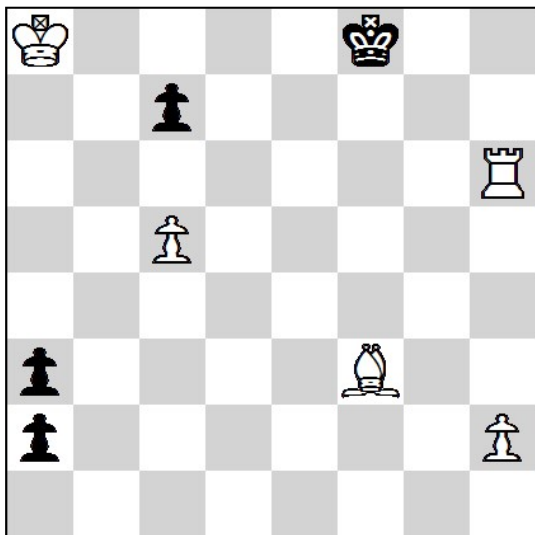

5.

#3 4 + 13

6.

#3 6 + 4

7th Russian Women Chess Solving Championship 2021

Russia, Tula 24.07.2021-25.07.2021 - Round 3. (100')

Name
Country

Time

7.

+ 3 + 7

8.

+ 3 + 3

9.

+ 5 + 4

7th Russian Women Chess Solving Championship 2021

Russia, Tula 24.07.2021-25.07.2021 - Round 5. (80')

Name
Country

Time

13.

#4 6 + 2

14.

#4 4 + 3

15.

#4 7 + 10