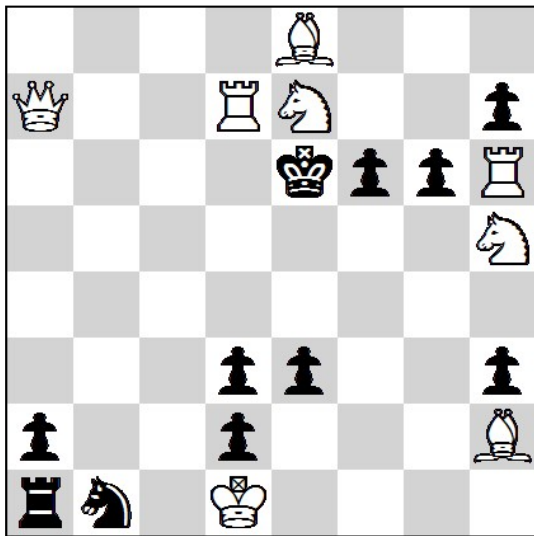

Name
Country

Time

13.

#4 6 + 2

14.

#4 4 + 3

15.

#4 7 + 10

7th Russian Women Chess Solving Championship 2021

Russia, Tula 24.07.2021-25.07.2021 - Round 6. (50')

Name
Country

Time

16.

S#2

8 + 11

17.

S#3

12 + 5

18.

S#4

5 + 5