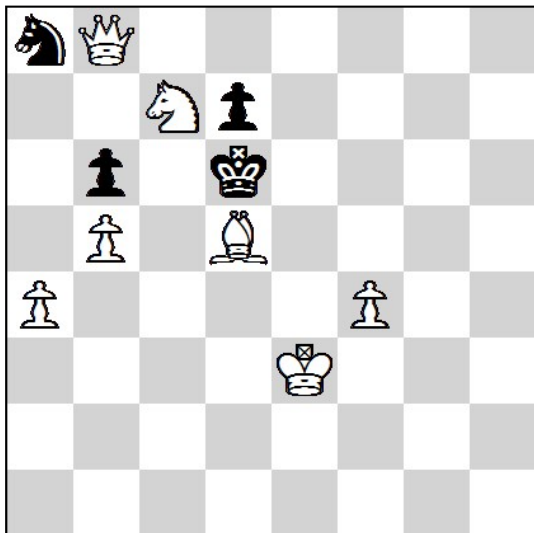

7th Russian Women Chess Solving Championship 2021

Russia, Tula 24.07.2021-25.07.2021 - Round 1. (20')

Name
Country

Time

1.

#2 7 + 4

2.

#2 8 + 5

3.

#2 13 + 12

7th Russian Women Chess Solving Championship 2021

Russia, Tula 24.07.2021-25.07.2021 - Round 2. (60')

Name
Country

Time

4.

#3 7 + 7