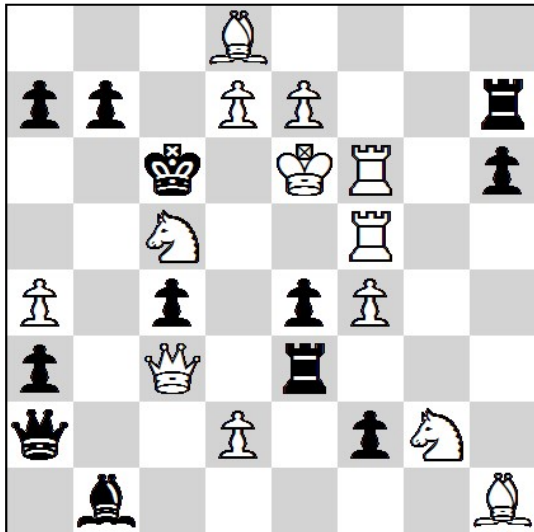

7th Russian Women Chess Solving Championship 2021

Russia, Tula 24.07.2021-25.07.2021 - Round 1. (20')

Name
Country

Time

1.

#2 7 + 4

2.

#2 8 + 5

3.

#2 13 + 12

7th Russian Women Chess Solving Championship 2021

Russia, Tula 24.07.2021-25.07.2021 - Round 2. (60')

Name
Country

Time

4.

#3 7 + 7