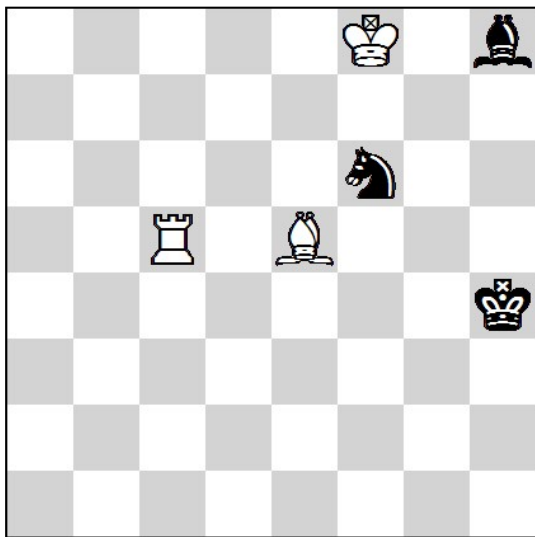

7th Russian Women Chess Solving Championship 2021

Russia, Tula 24.07.2021-25.07.2021 - Round 3. (100')

Name
Country

Time

7.

+ 3 + 7

8.

+ 3 + 3

9.

+ 5 + 4