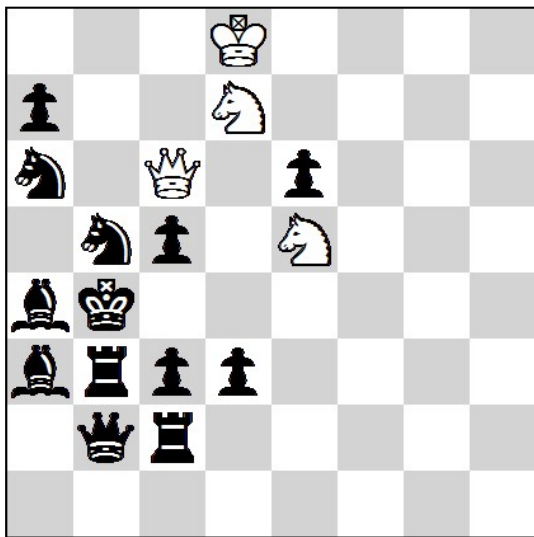

3.

#2 13 + 12

7th Russian Women Chess Solving Championship 2021

Russia, Tula 24.07.2021-25.07.2021 - Round 2. (60')

Name
Country

Time

4.

#3 7 + 7

5.

#3 4 + 13

6.

#3 6 + 4

7th Russian Women Chess Solving Championship 2021

Russia, Tula 24.07.2021-25.07.2021 - Round 3. (100')

Name
Country

Time