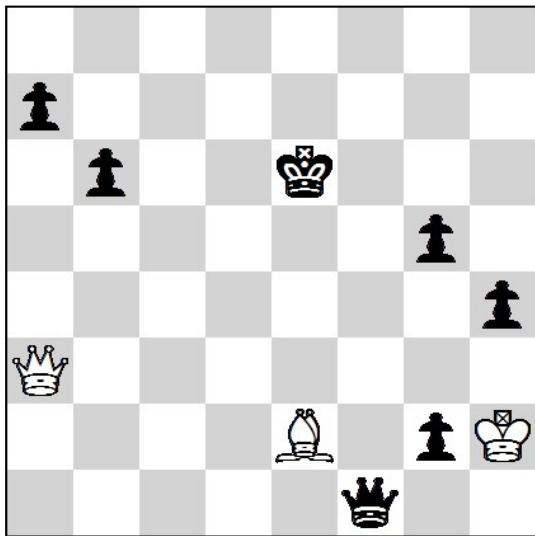

5.

#3 4 + 13

6.

#3 6 + 4

7th Russian Women Chess Solving Championship 2021

Russia, Tula 24.07.2021-25.07.2021 - Round 3. (100')

Name
Country

Time

7.

+ 3 + 7

8.

+ 3 + 3

9.

+ 5 + 4

7th Russian Women Chess Solving Championship 2021

Russia, Tula 24.07.2021-25.07.2021 - Round 5. (80')