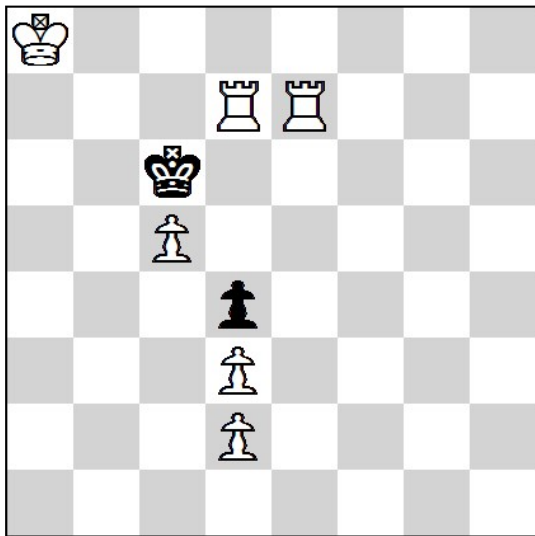

7.

+ 3 + 7

8.

+ 3 + 3

9.

+ 5 + 4

7th Russian Women Chess Solving Championship 2021

Russia, Tula 24.07.2021-25.07.2021 - Round 5. (80')

Name
Country

Time

13.

#4 6 + 2

14.

#4 4 + 3

15.

#4 7 + 10