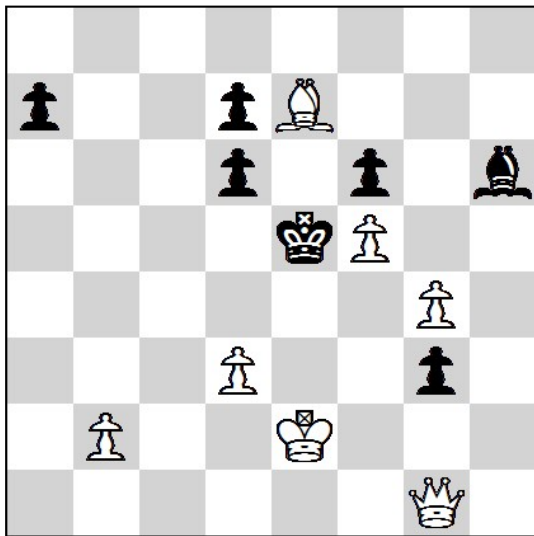

7th Russian Women Chess Solving Championship 2021

Russia, Tula 24.07.2021-25.07.2021 - Round 1. (20')

Name
Country

Time

1.

#2 7 + 4

2.

#2 8 + 5

3.

#2 13 + 12

7th Russian Women Chess Solving Championship 2021

Russia, Tula 24.07.2021-25.07.2021 - Round 2. (60')

Name
Country

Time

4.

#3 7 + 7

5.

#3 4 + 13

6.

#3 6 + 4

7th Russian Women Chess Solving Championship 2021

Russia, Tula 24.07.2021-25.07.2021 - Round 3. (100')

Name
Country

Time