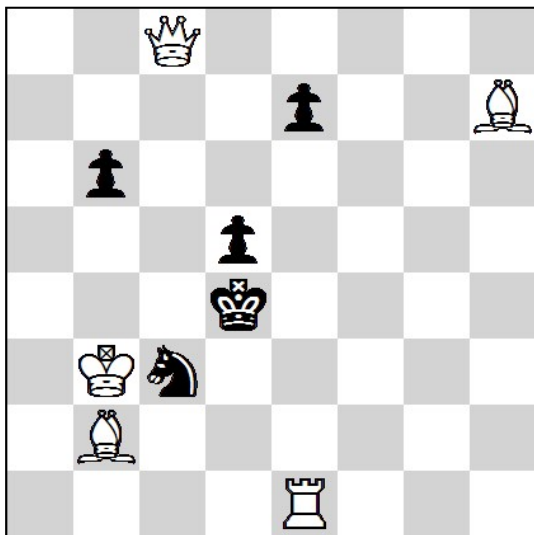

Name
Country

Time

13.

#4 6 + 2

14.

#4 4 + 3

15.

#4 7 + 10

7th Russian Women Chess Solving Championship 2021

Russia, Tula 24.07.2021-25.07.2021 - Round 6. (50')

Name
Country

Time

16.

S#2

8 + 11

17.

S#3

12 + 5

18.

S#4

5 + 5